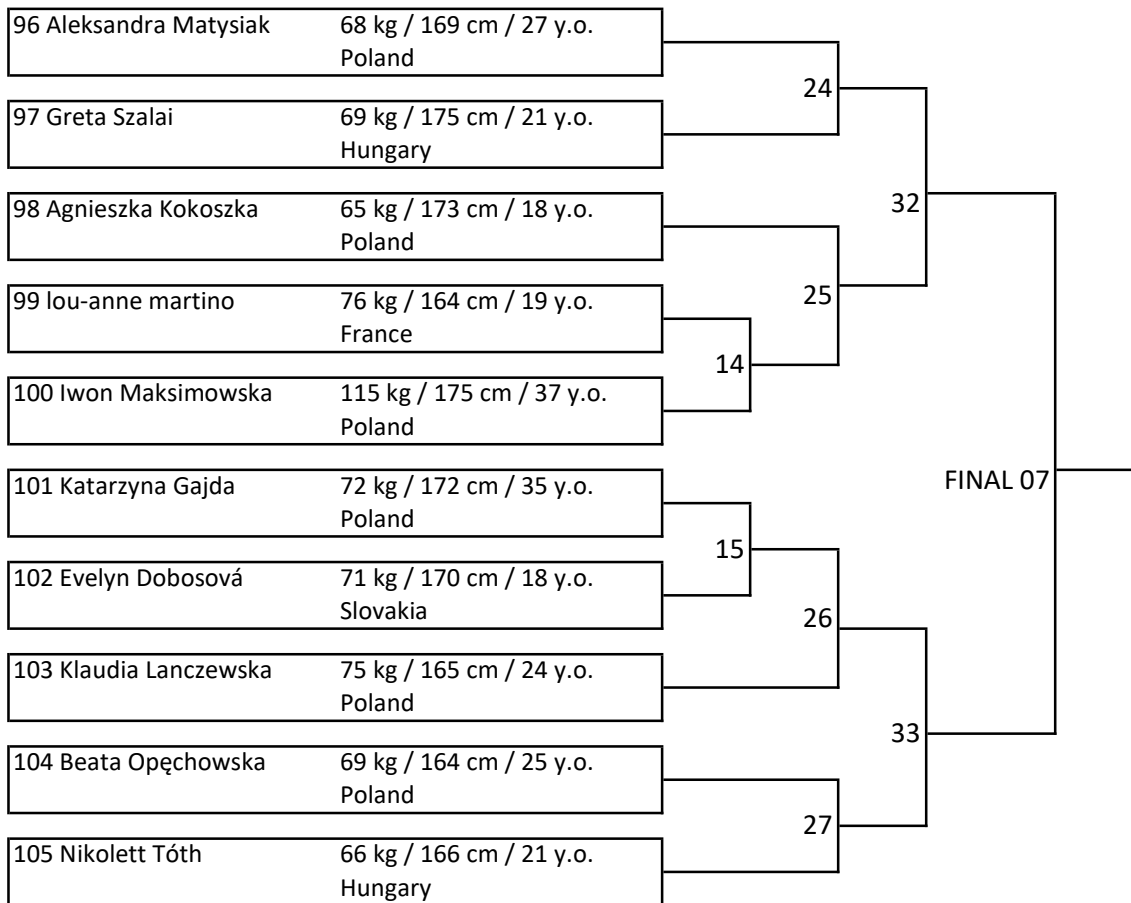

Tatami A - Kumite, Sunday

Kumite Women (+18) -55kg

1 / 3

Elimination rounds and fights for 3rd and 4th places -> 2 minutes

Semi finals and finals 3 minutes -> 2 -> 2 -> weight -> 2 minutes

Tatami A - Kumite, Sunday

Kumite Women (+18) -65kg

2 / 3

Elimination rounds and fights for 3rd and 4th places -> 2 minutes

Semi finals and finals 3 minutes -> 2 -> 2 -> weight -> 2 minutes

Tatami A - Kumite, Sunday

Kumite Women (+18) +65kg

3 / 3

Elimination rounds and fights for 3rd and 4th places -> 2 minutes

Semi finals and finals 3 minutes -> 2 -> 2 -> weight -> 2 minutes