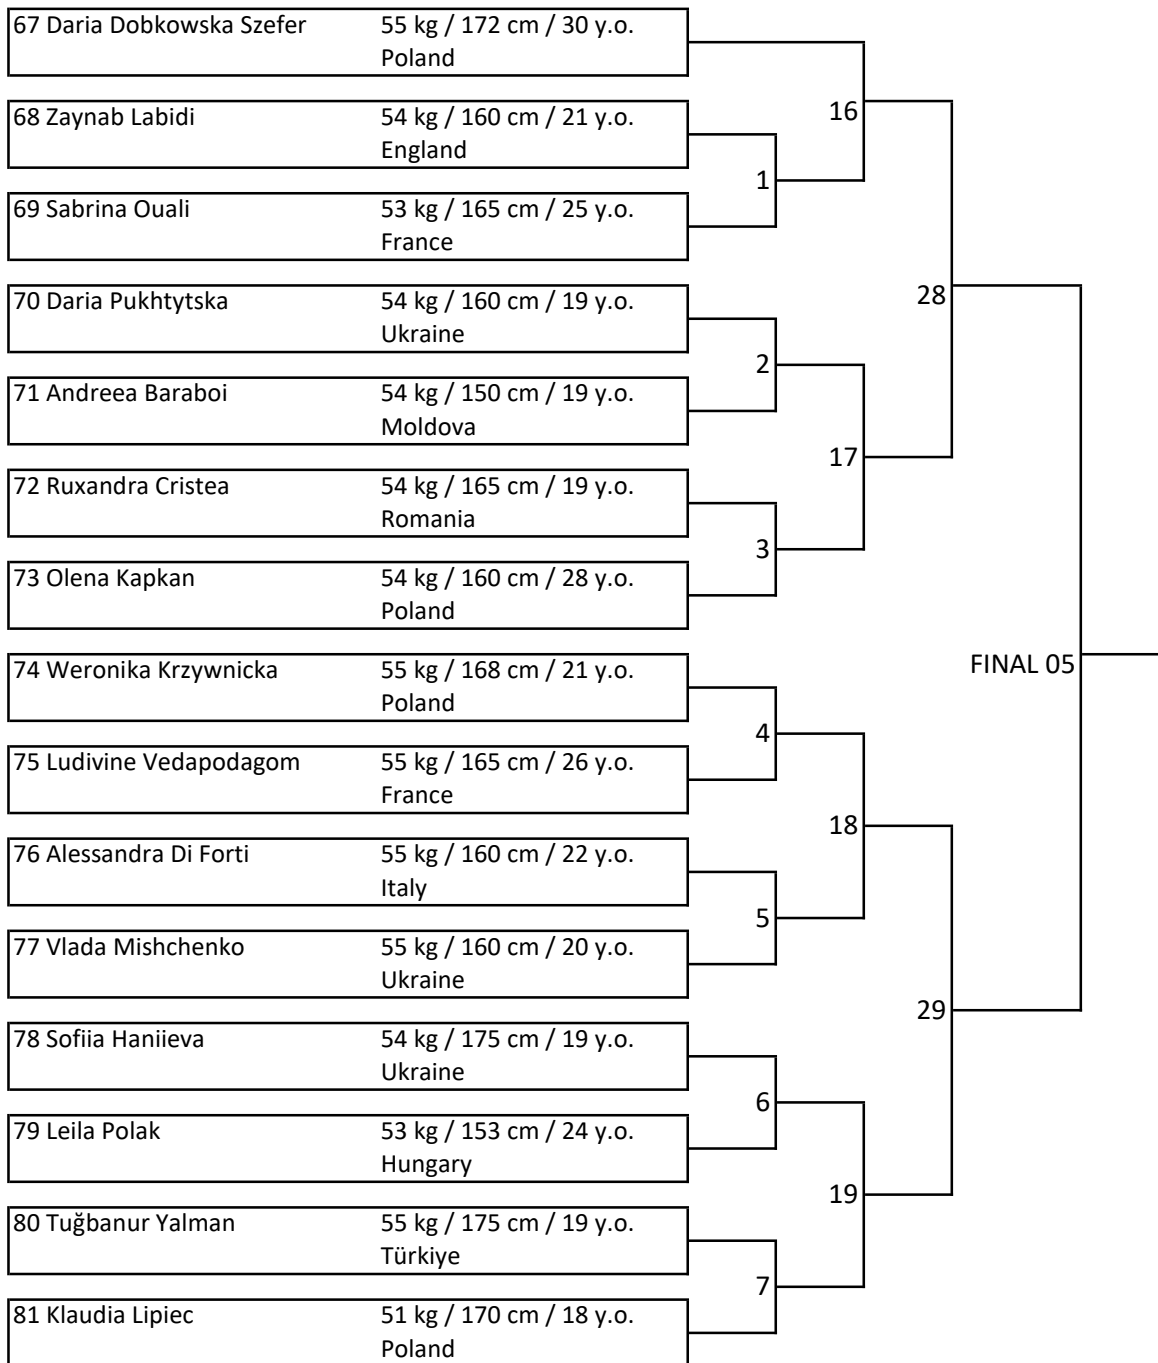

Tatami A - Kumite, Sunday

Kumite Women (+18) -55kg

1 / 3

Elimination rounds and fights for 3rd and 4th places -> 2 minutes

Semi finals and finals 3 minutes -> 2 -> 2 -> weight -> 2 minutes

Tatami A - Kumite, Sunday

Kumite Women (+18) -65kg

2 / 3

Elimination rounds and fights for 3rd and 4th places -> 2 minutes

Semi finals and finals 3 minutes -> 2 -> 2 -> weight -> 2 minutes

Tatami A - Kumite, Sunday

Kumite Women (+18) +65kg

3 / 3

Elimination rounds and fights for 3rd and 4th places -> 2 minutes

Semi finals and finals 3 minutes -> 2 -> 2 -> weight -> 2 minutes