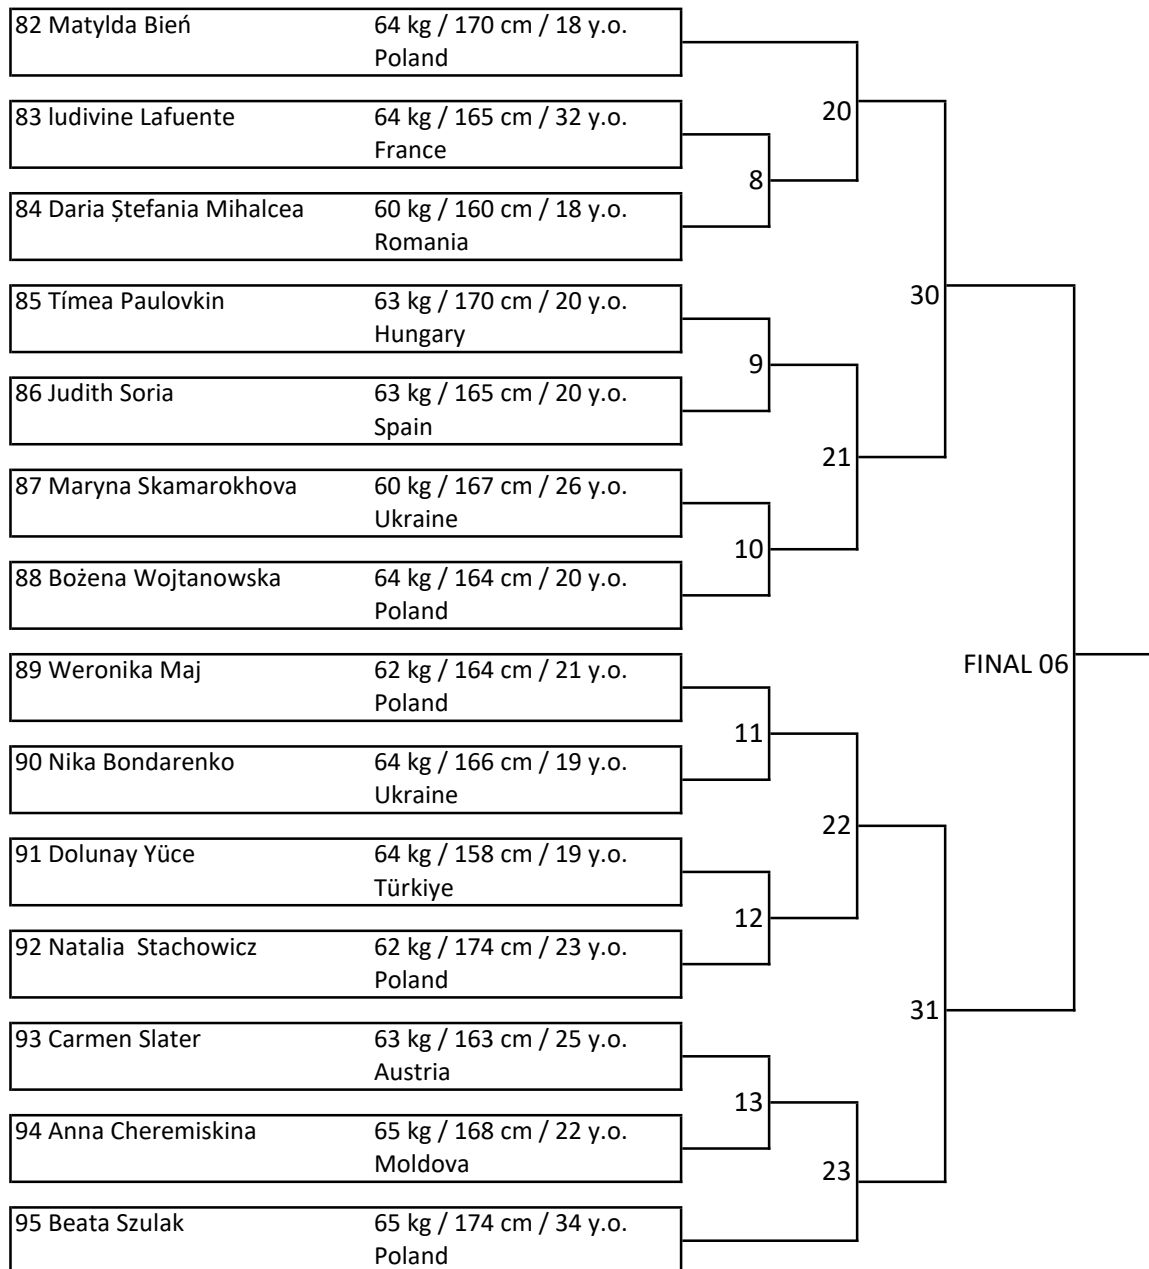

Tatami A - Kumite, Sunday

Kumite Women (+18) -55kg

1 / 3

Elimination rounds and fights for 3rd and 4th places -> 2 minutes

Semi finals and finals 3 minutes -> 2 -> 2 -> weight -> 2 minutes

Tatami A - Kumite, Sunday

Kumite Women (+18) -65kg

2 / 3

Elimination rounds and fights for 3rd and 4th places -> 2 minutes

Semi finals and finals 3 minutes -> 2 -> 2 -> weight -> 2 minutes

Tatami A - Kumite, Sunday

Kumite Women (+18) +65kg

3 / 3

Elimination rounds and fights for 3rd and 4th places -> 2 minutes

Semi finals and finals 3 minutes -> 2 -> 2 -> weight -> 2 minutes